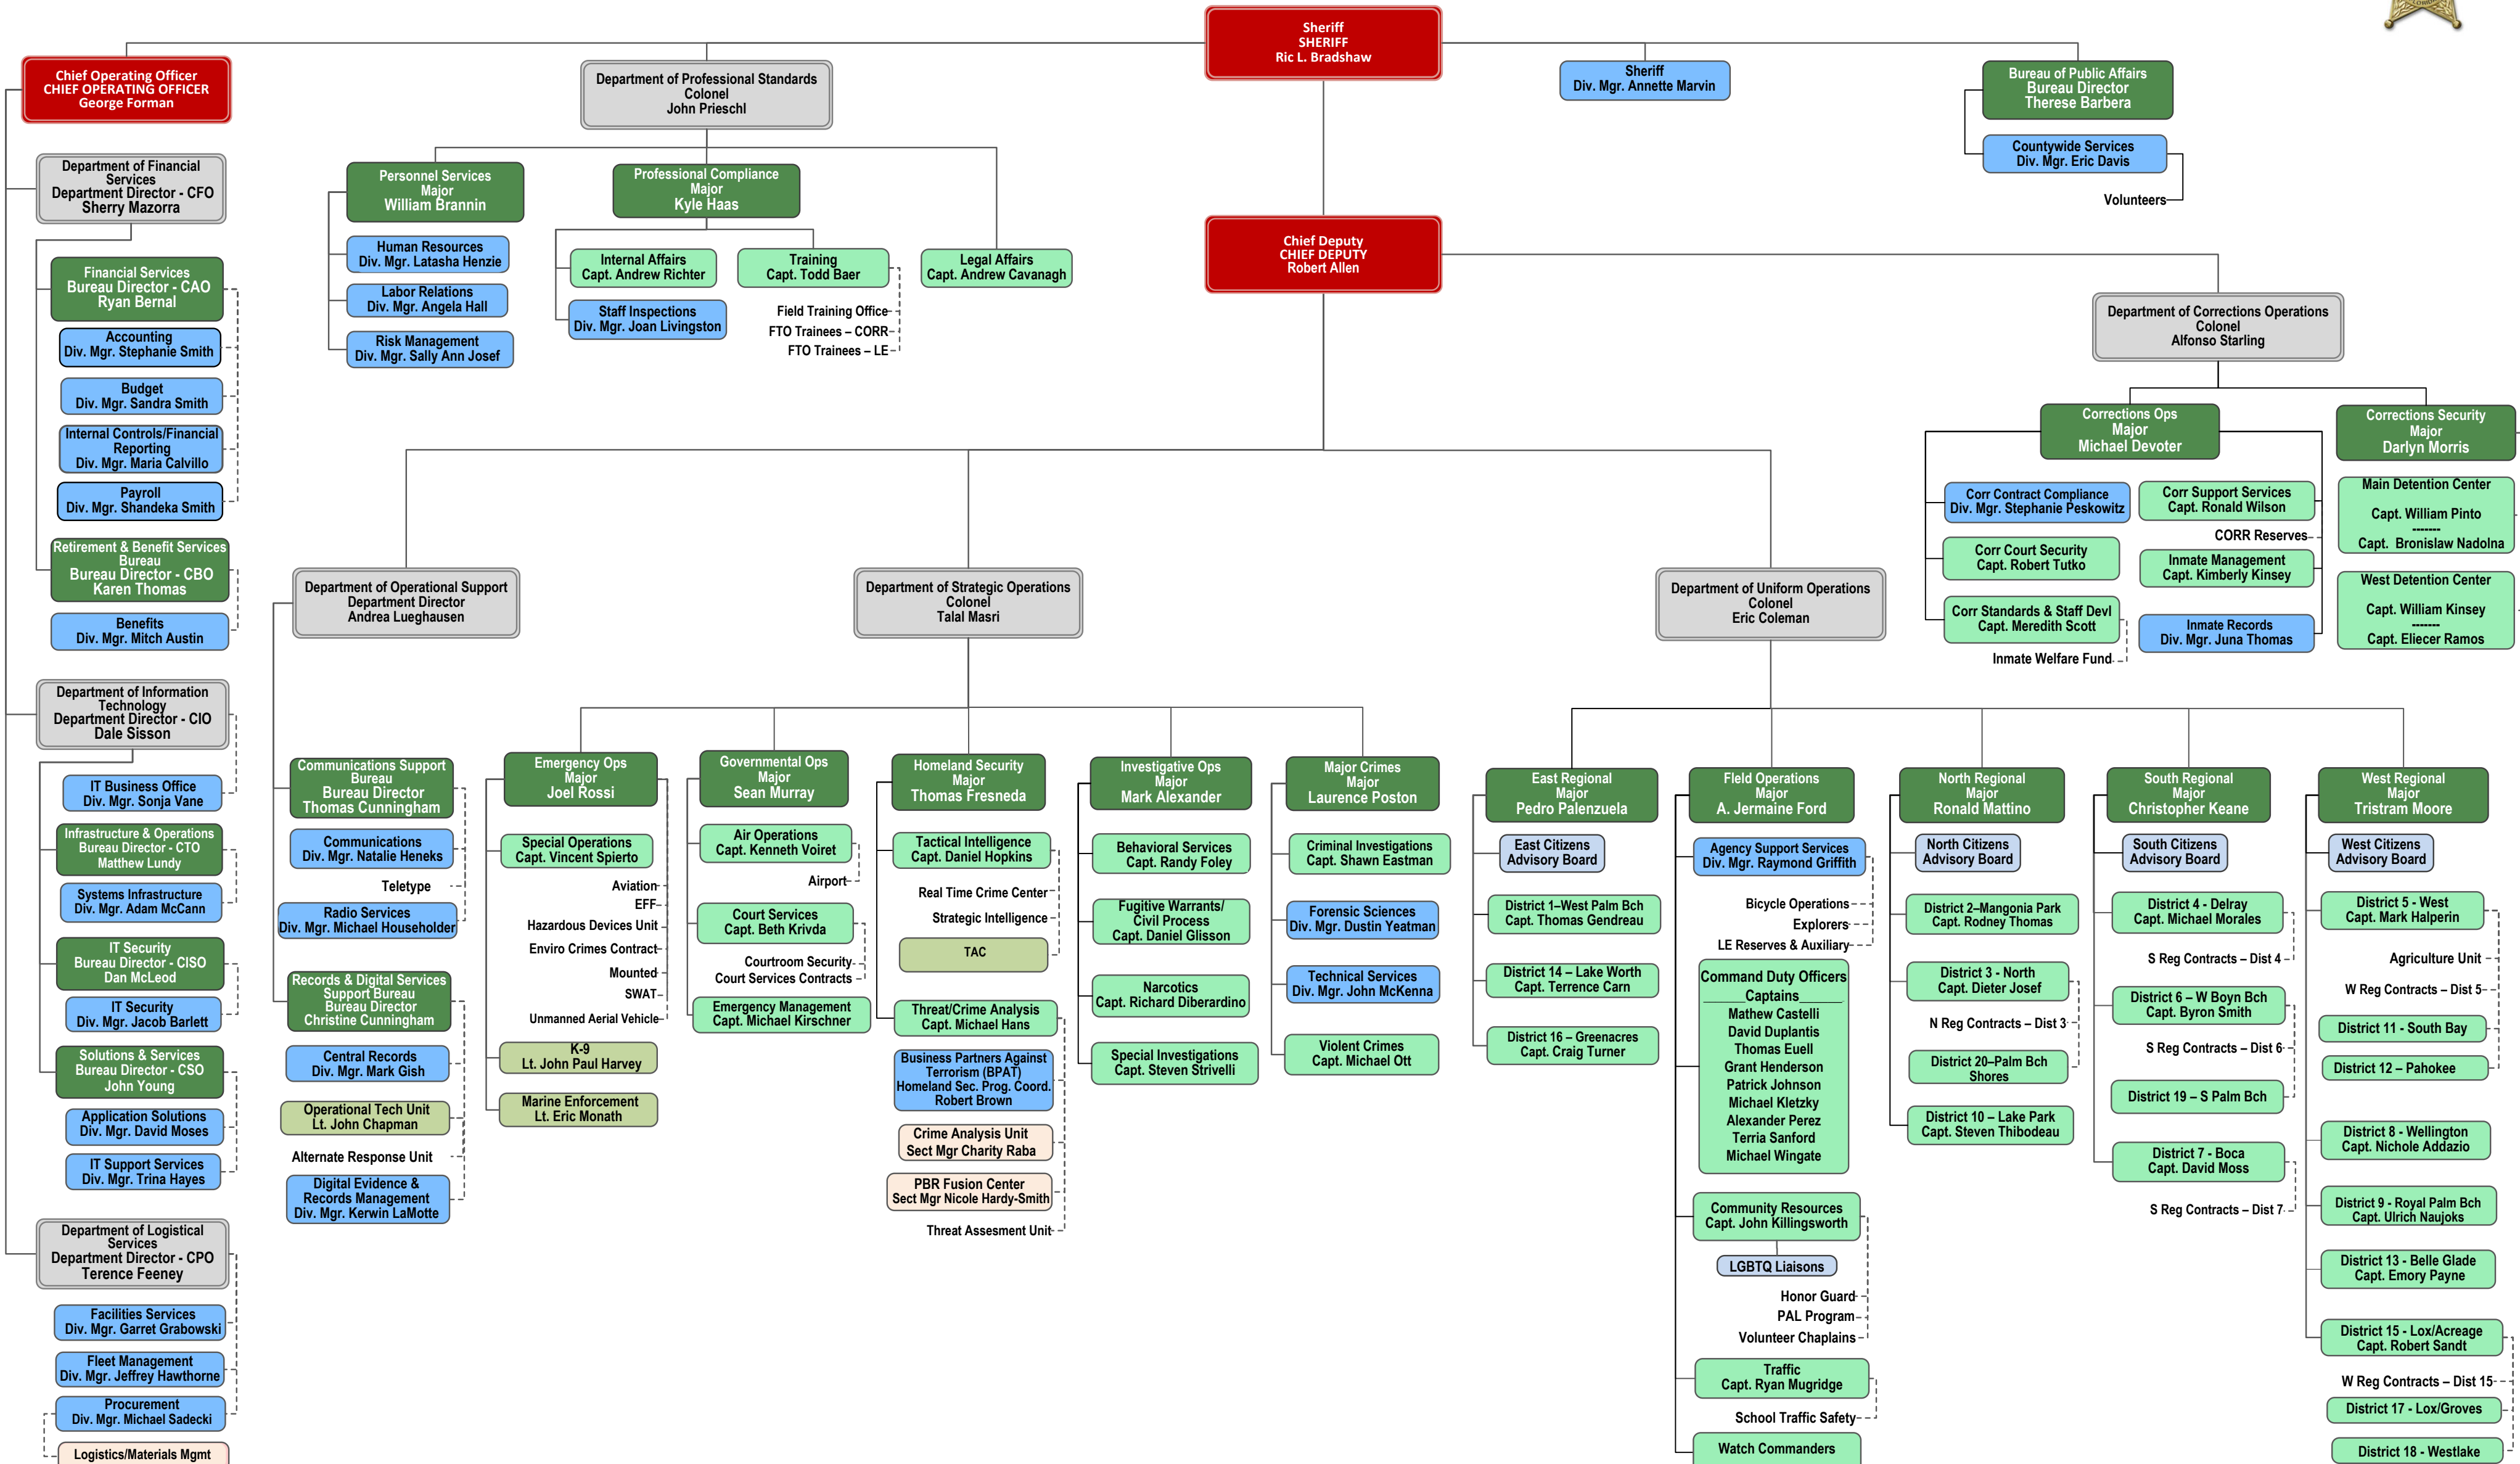

Palm Beach County Sheriff's Office

Legend:	Sheriff Chief Deputy & COO	Departments Colonels & Director	Bureaus Majors & Bureau Directors	Districts & Divisions Sworn	Sections Sworn	Divisions Civilian	Sections Civilian
----------------	--------------------------------------	---	---	---	--------------------------	------------------------------	-----------------------------

Note: The Org Chart will be released for significant changes otherwise updated quarterly.