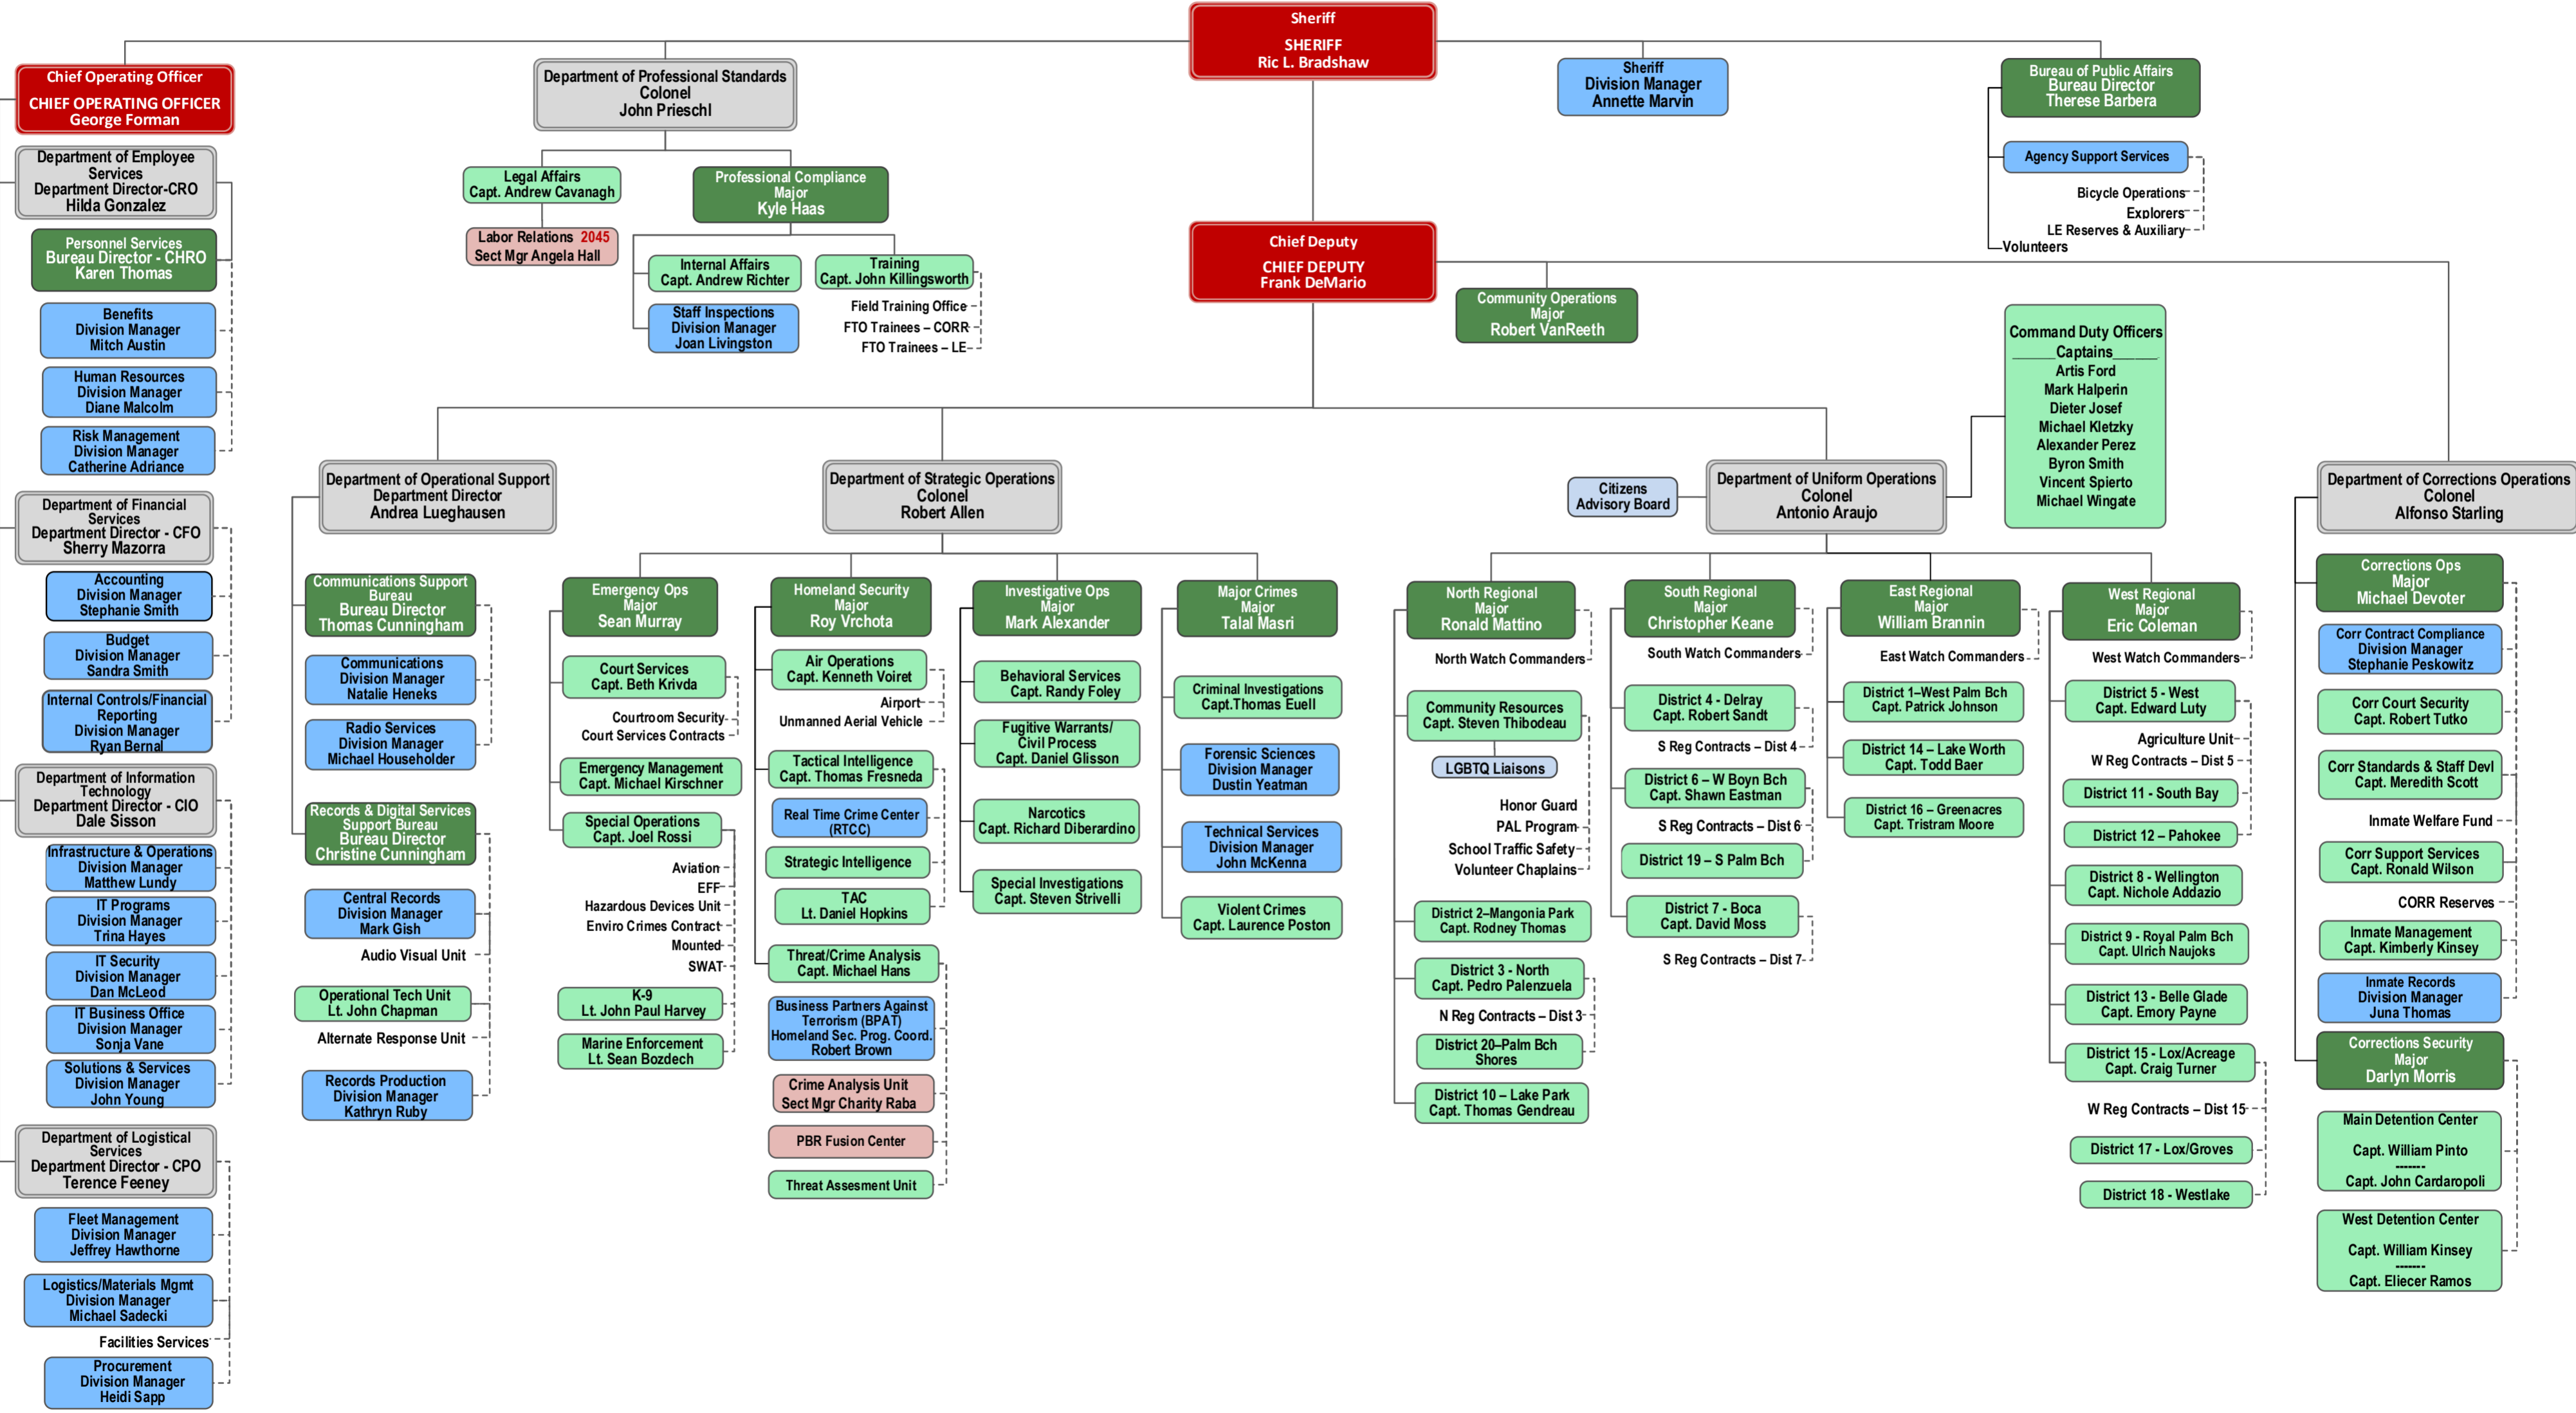

Palm Beach County Sheriff's Office

Note: The Org Chart will be released for significant changes otherwise updated quarterly.

Revised: September 12, 2023