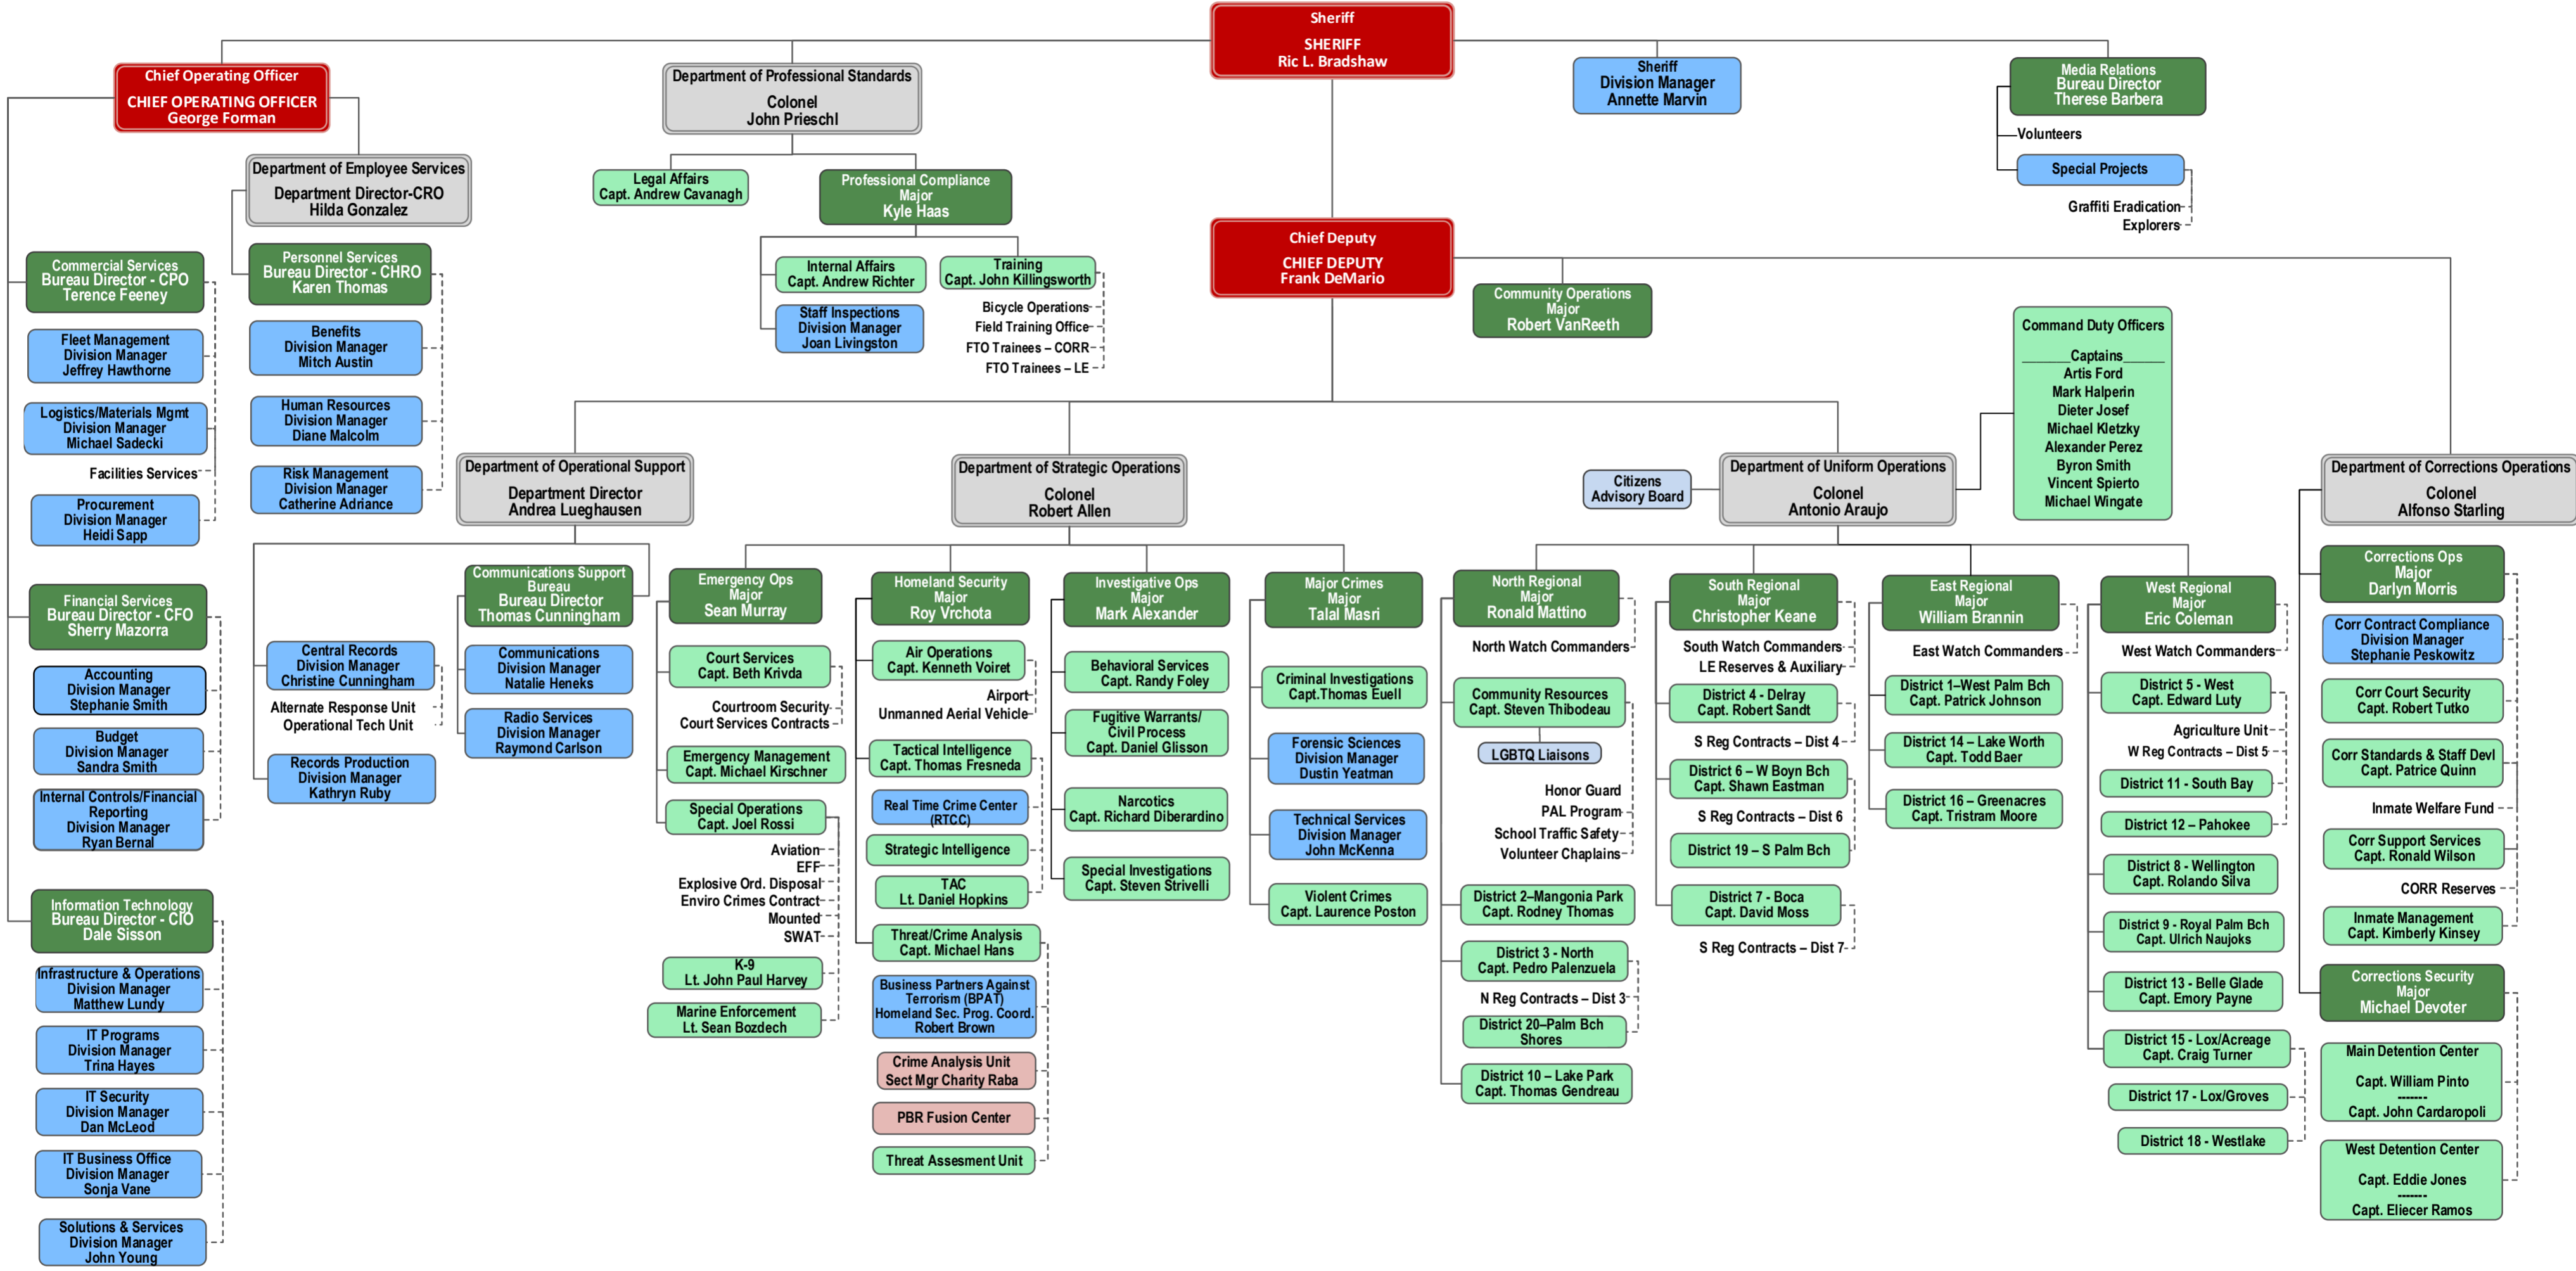

Palm Beach County Sheriff's Office

Note: The Org Chart will be released for significant changes otherwise updated quarterly.

Revised: Oct 01, 2022