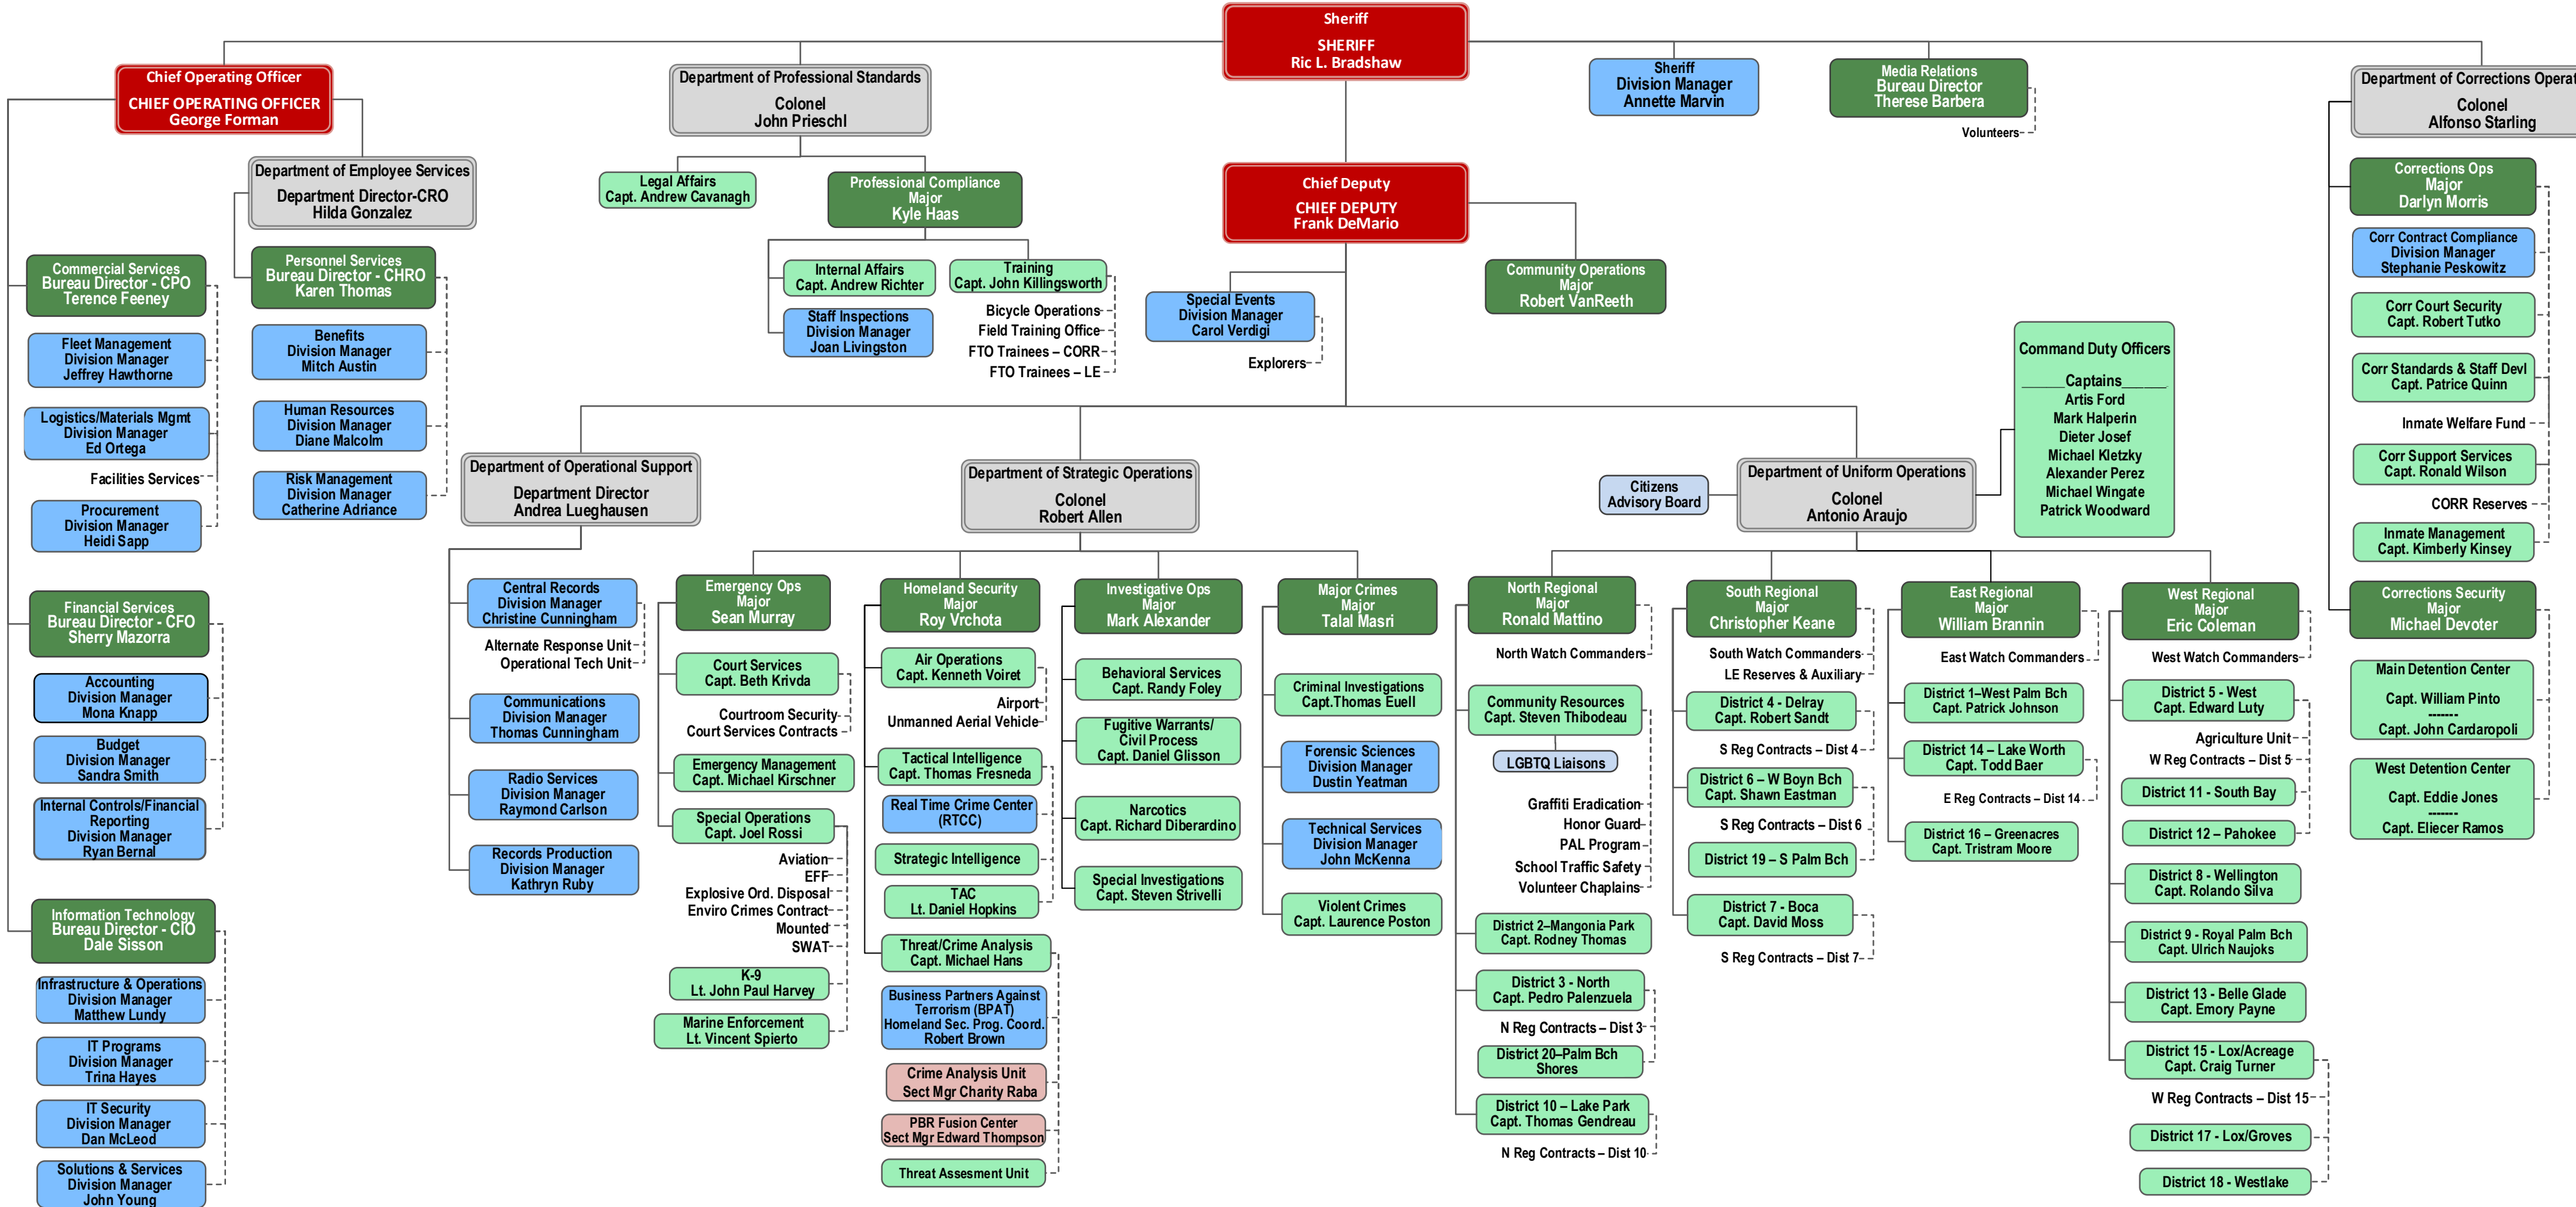

Palm Beach County Sheriff's Office

Note: The Org Chart will be released for significant changes otherwise updated quarterly.

Revised: Oct 12, 2021