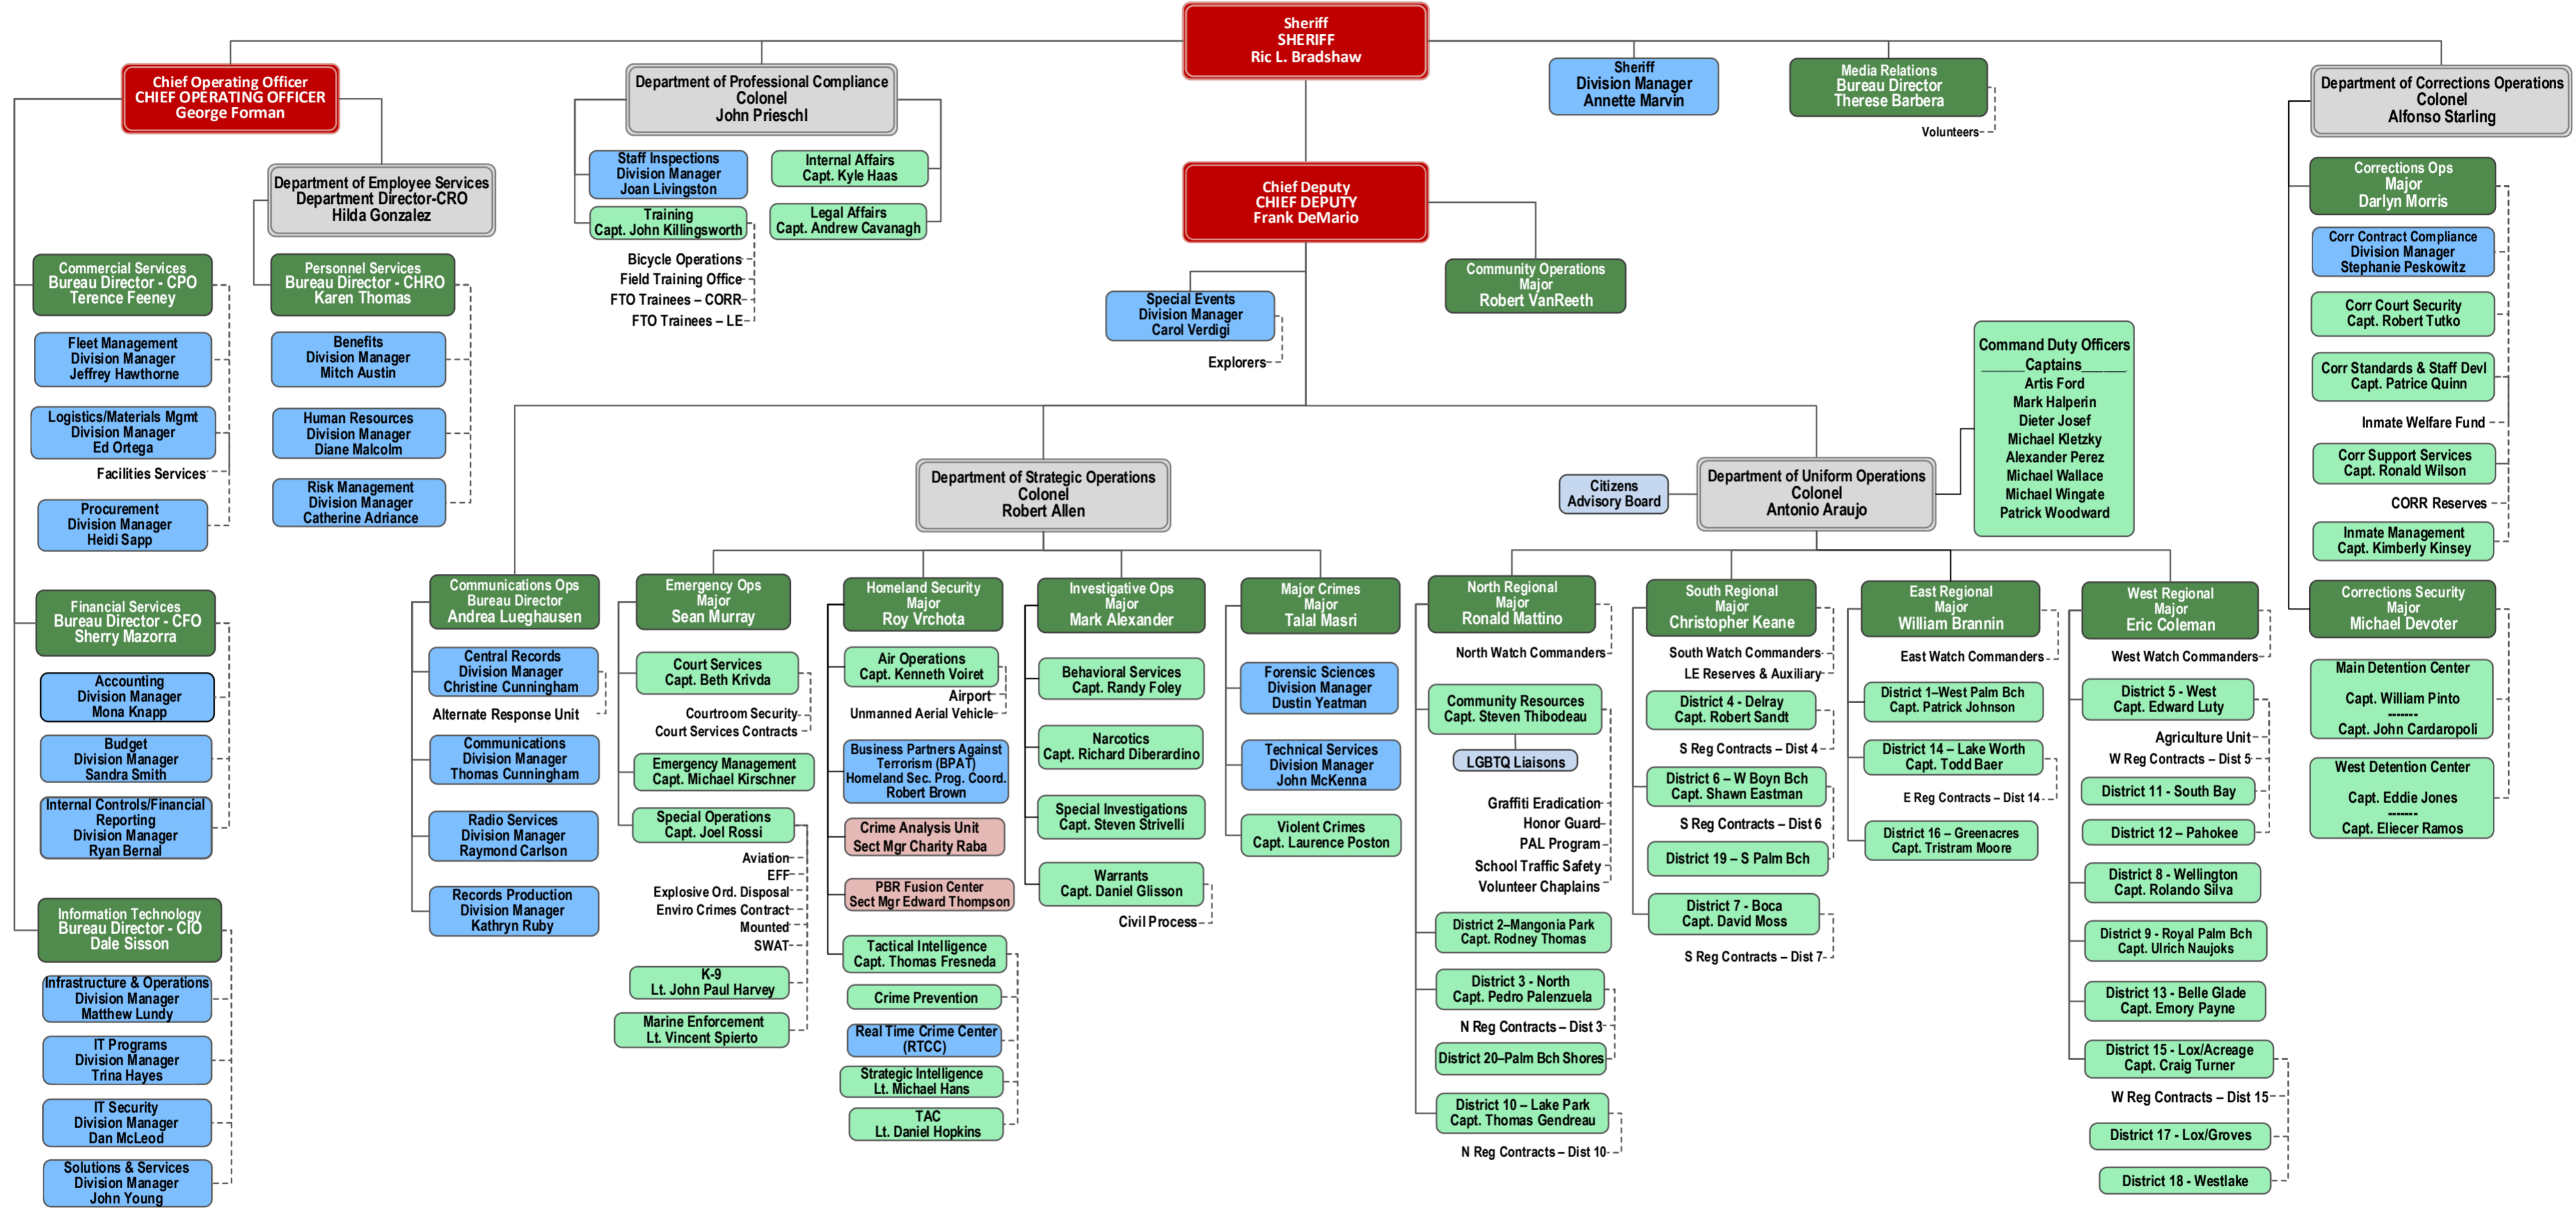

Palm Beach County Sheriff's Office

Legend: Sheriff (Red), Chief Deputy & COO (Dark Red), Departments (Grey), Colonels & Director (Light Grey), Bureaus (Green), Majors & Bureau Directors (Dark Green), Districts & Divisions Sworn (Light Green), Divisions Civilian (Blue), Sections Civilian (Light Blue)

Note: The Org Chart will be released for significant changes otherwise updated quarterly.

Revised: Jul 12, 2021