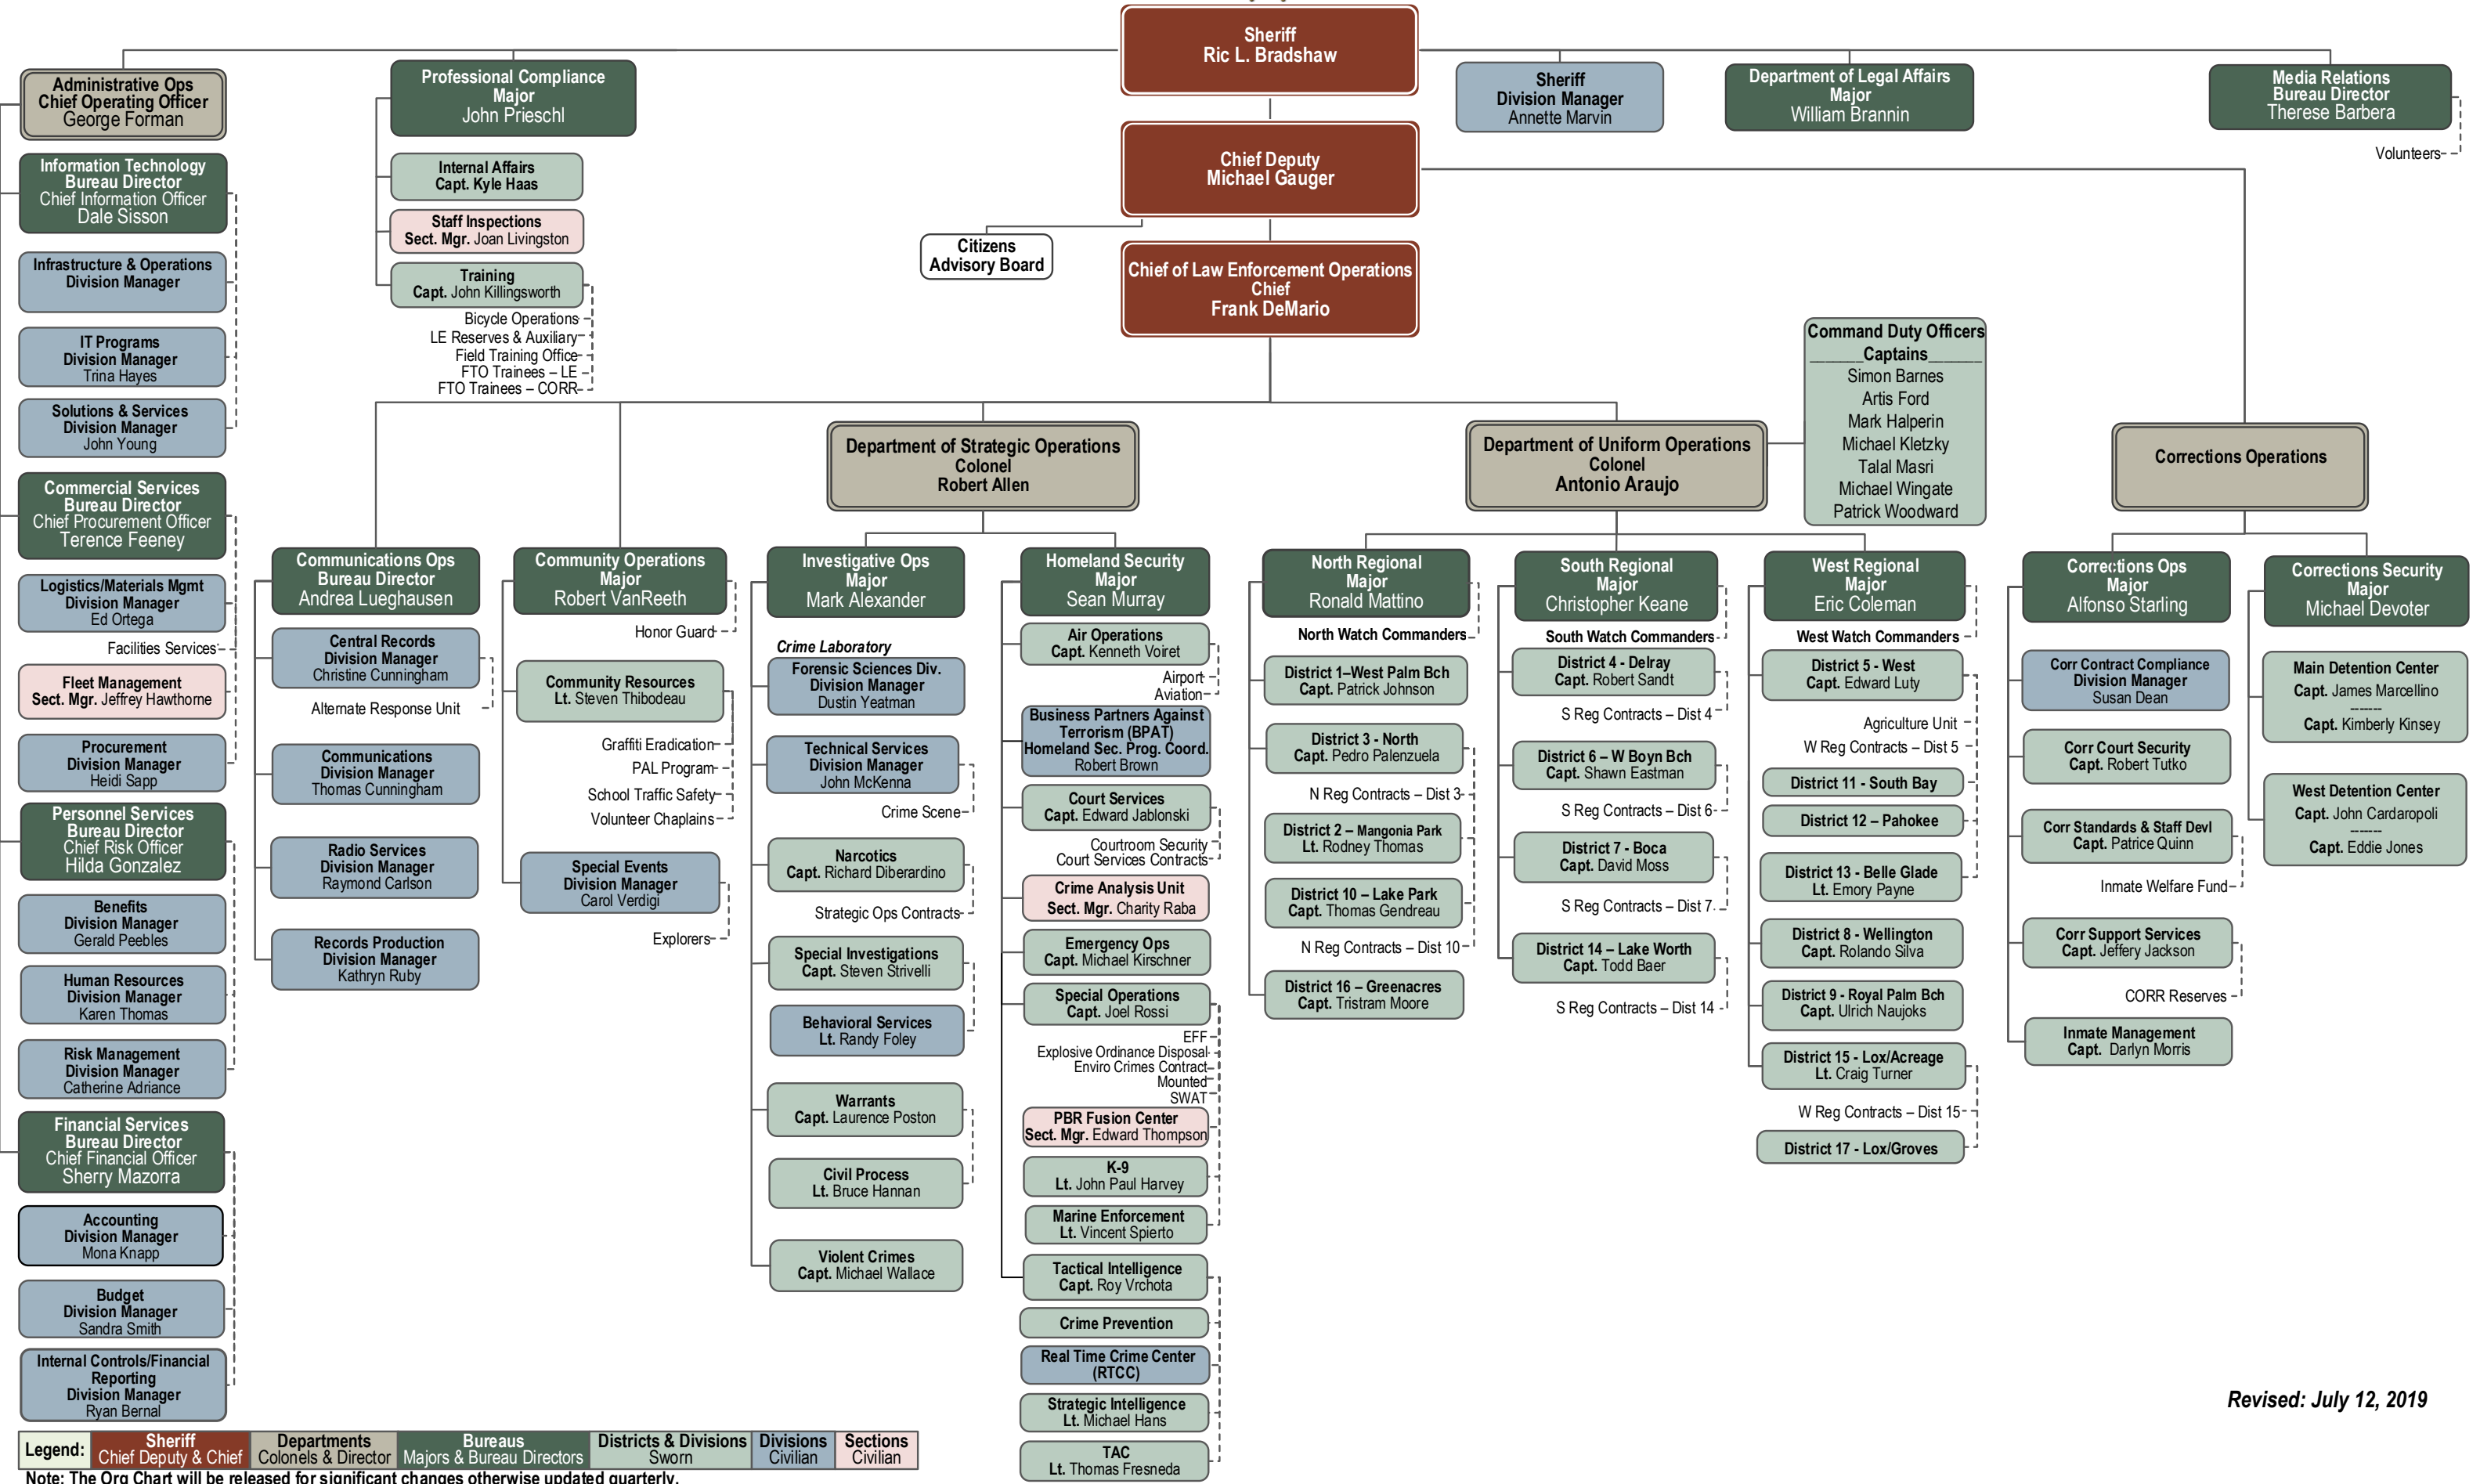

Palm Beach County Sheriff's Office

Legend: Sheriff (Red), Chief Deputy & Chief (Dark Red), Departments (Grey), Colonels & Director (Light Grey), Bureaus (Dark Green), Majors & Bureau Directors (Light Green), Districts & Divisions (Medium Green), Sworn (Light Green), Divisions (Light Blue), Civilian (Light Blue), Sections (Light Blue)

Note: The Org Chart will be released for significant changes otherwise updated quarterly.

Revised: July 12, 2019