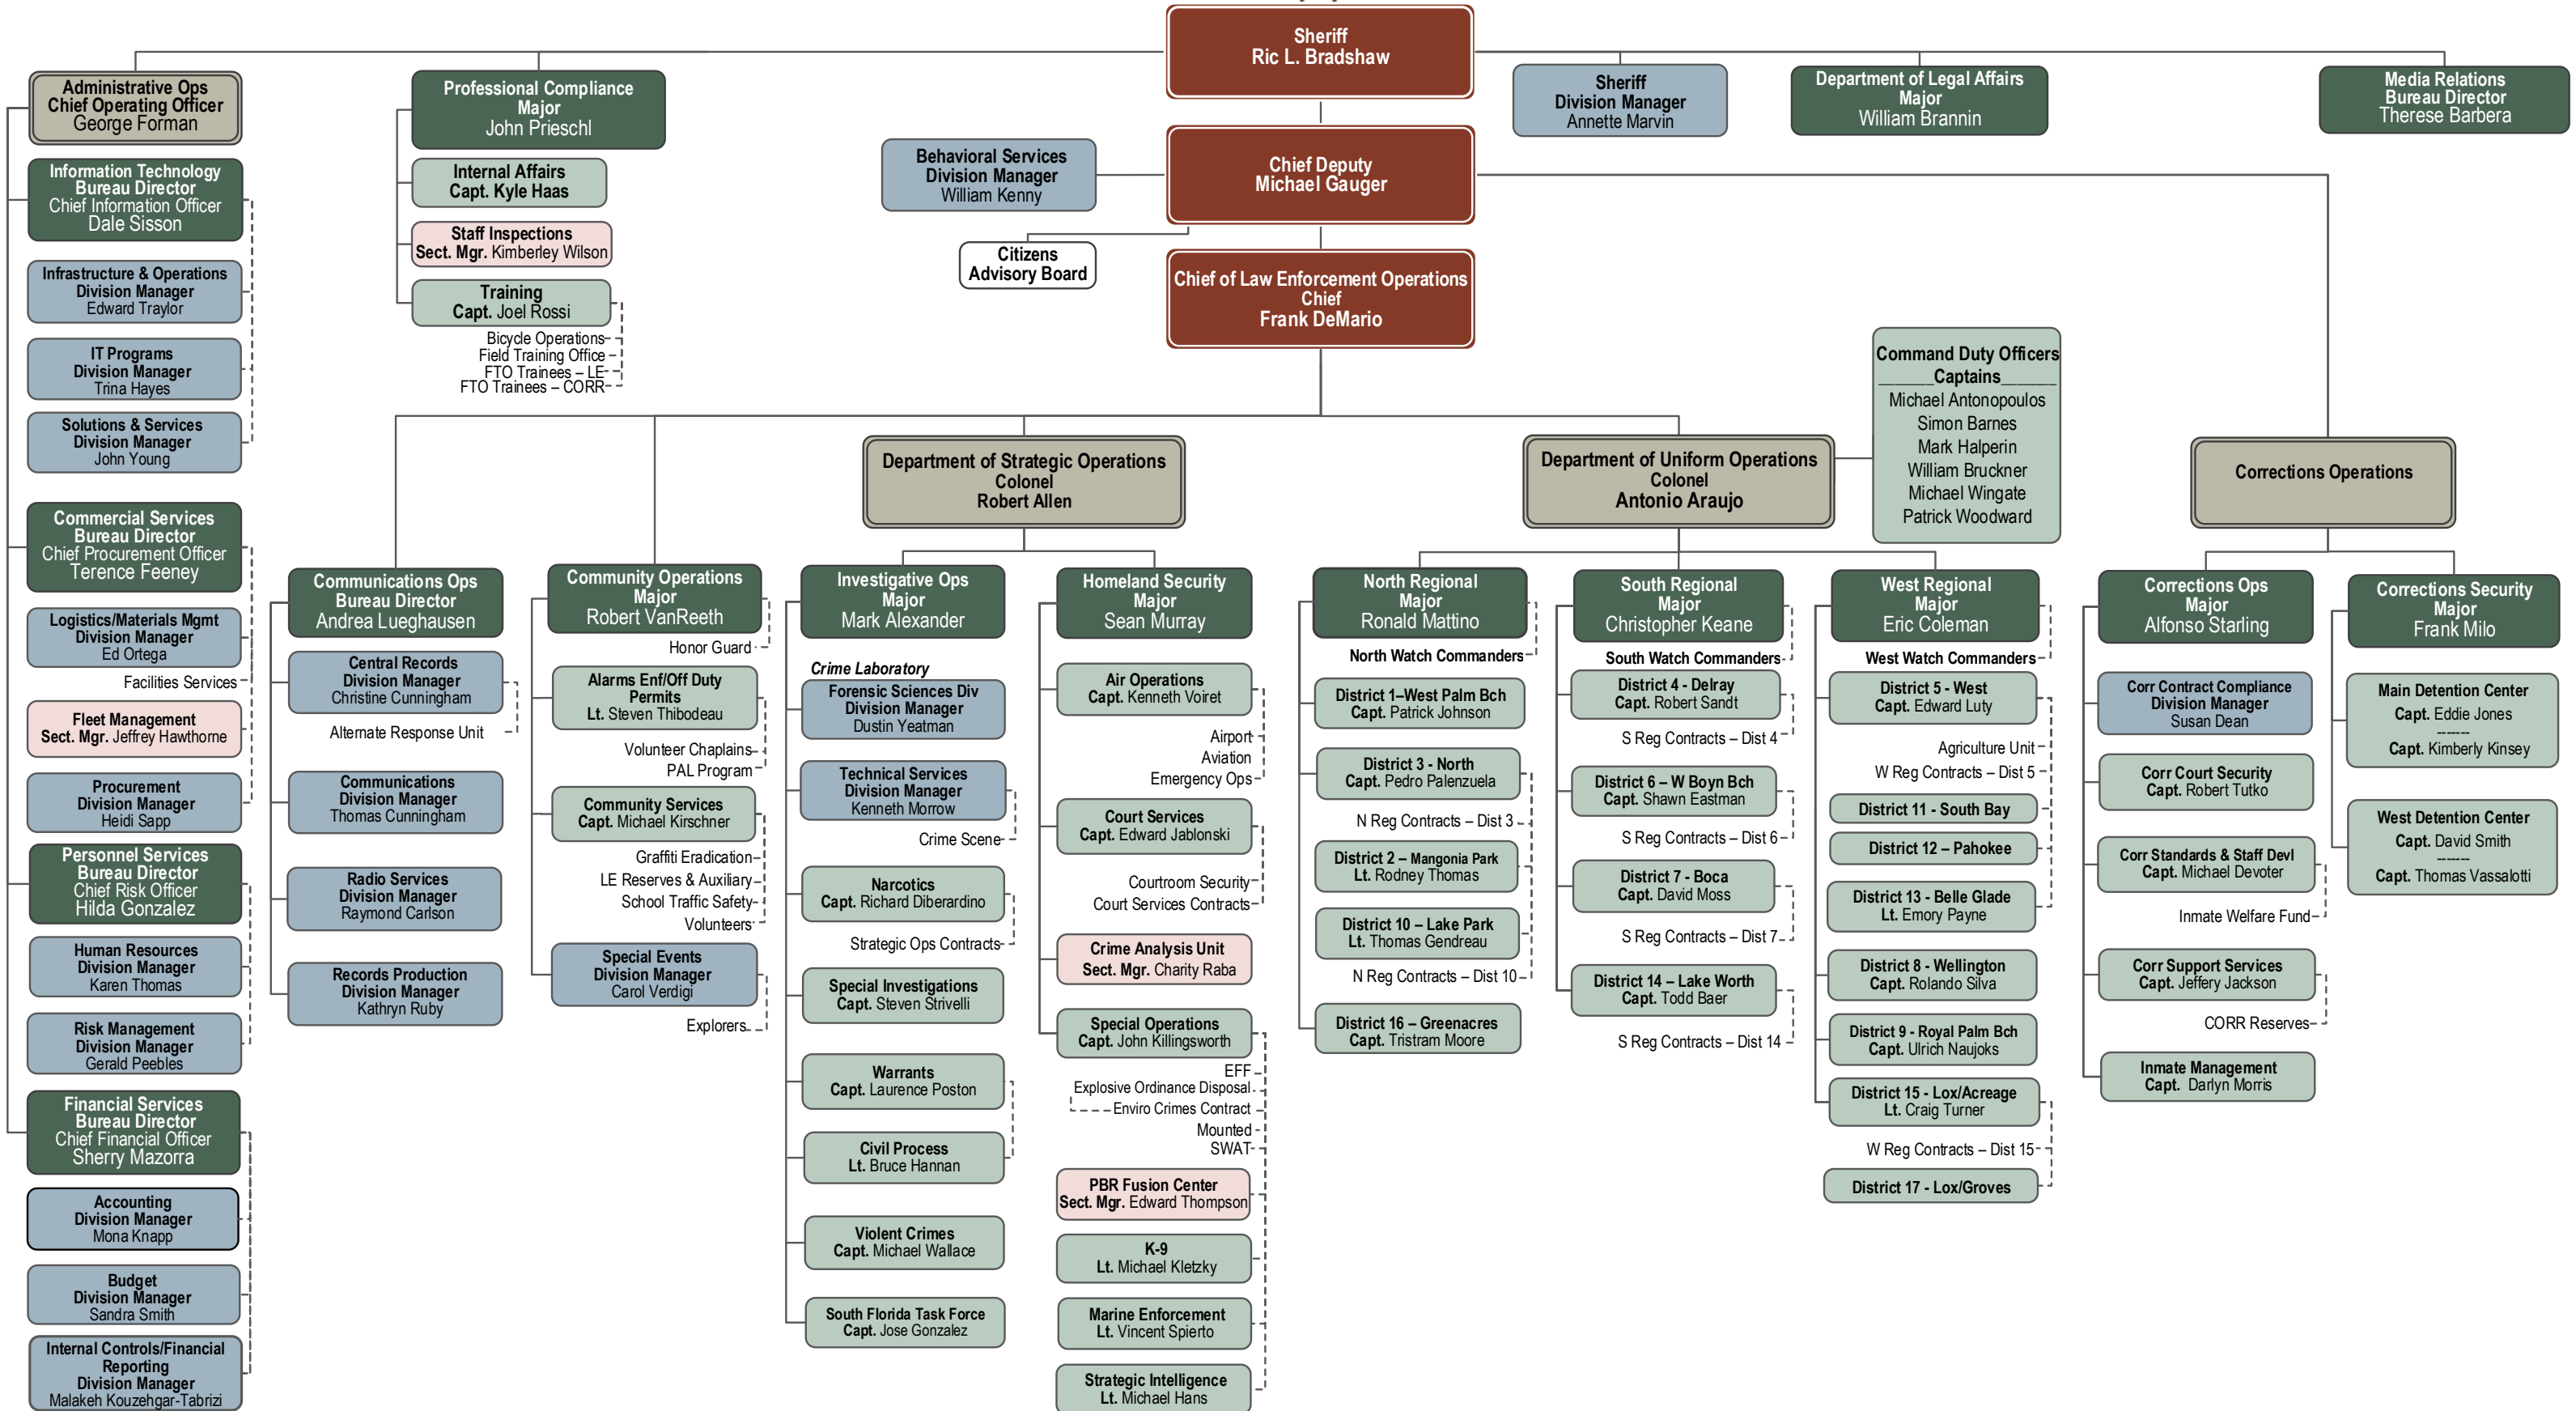

Palm Beach County Sheriff's Office

Legend:	Sheriff Chief Deputy & Chief	Departments Colonels & Director	Bureaus Majors & Bureau Directors	Districts & Divisions Sworn	Divisions Civilian	Sections Civilian
----------------	--	---	---	---	------------------------------	-----------------------------

Note: The Org Chart will be released for significant changes otherwise updated quarterly.

Revised: June 27, 2018