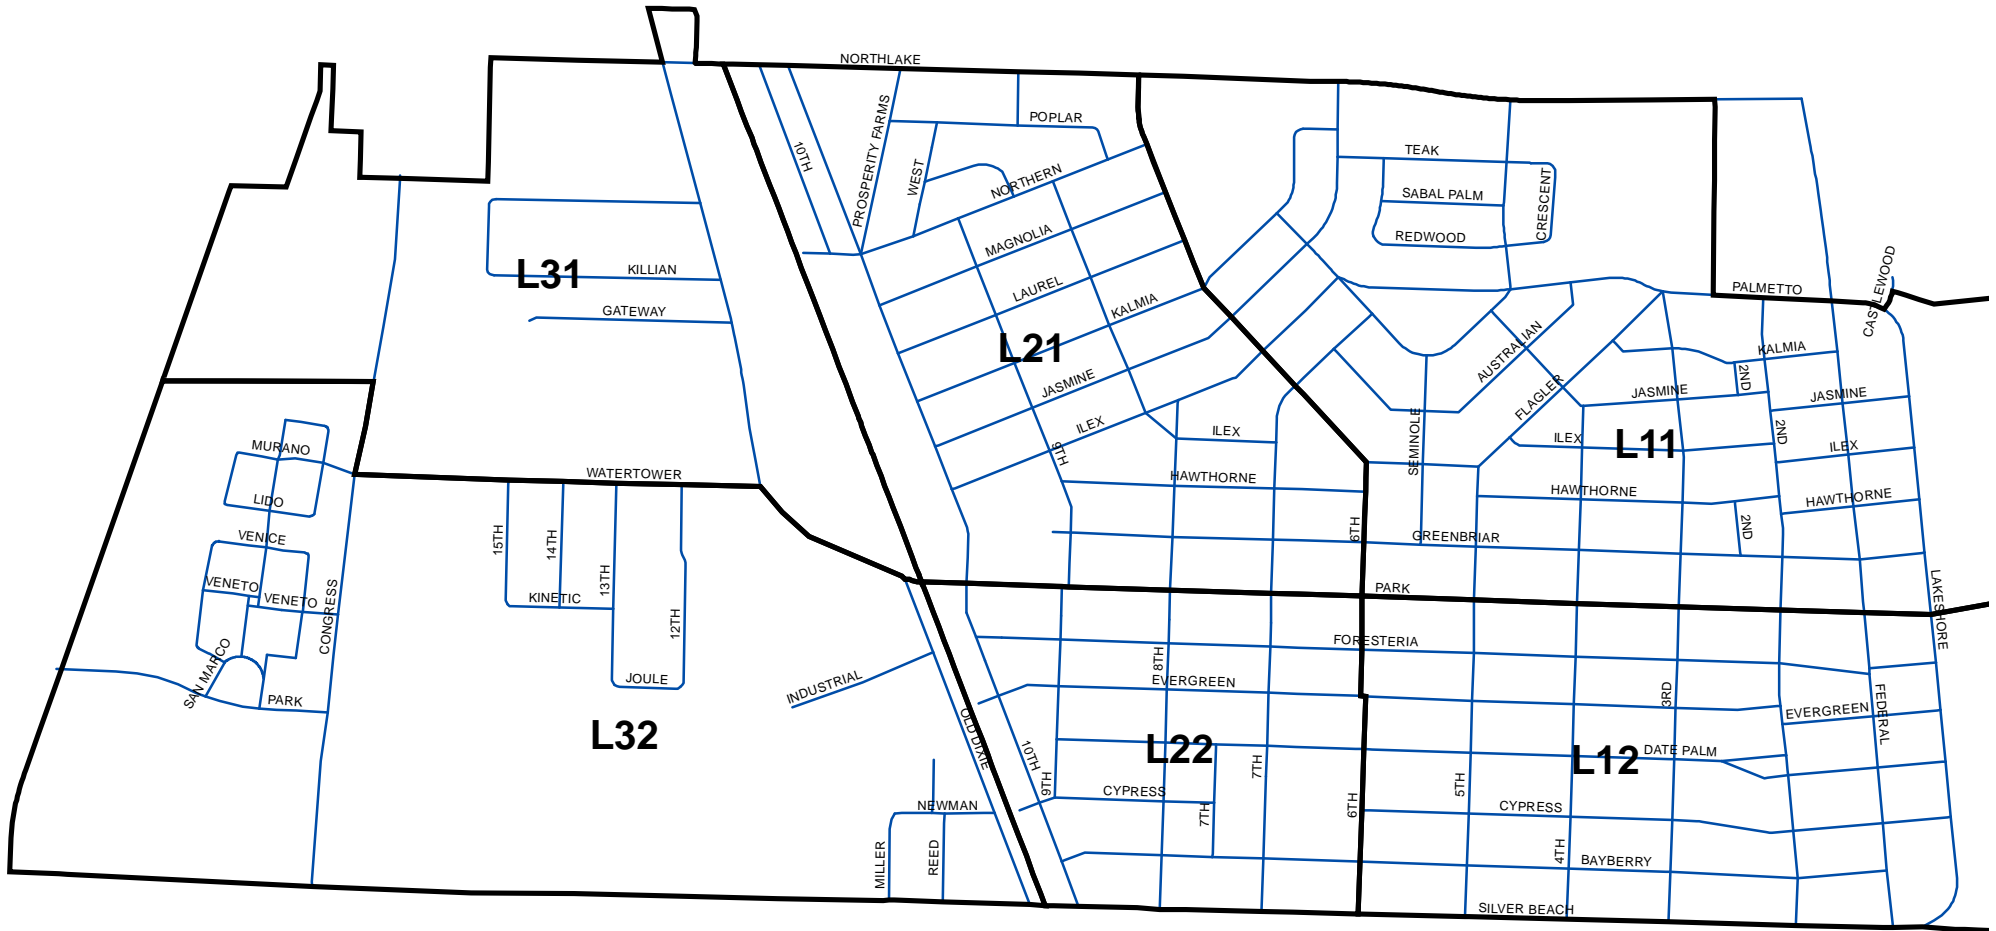

# DISTRICT 10 TOWN OF LAKE PARK

**Legend**  
— Streets