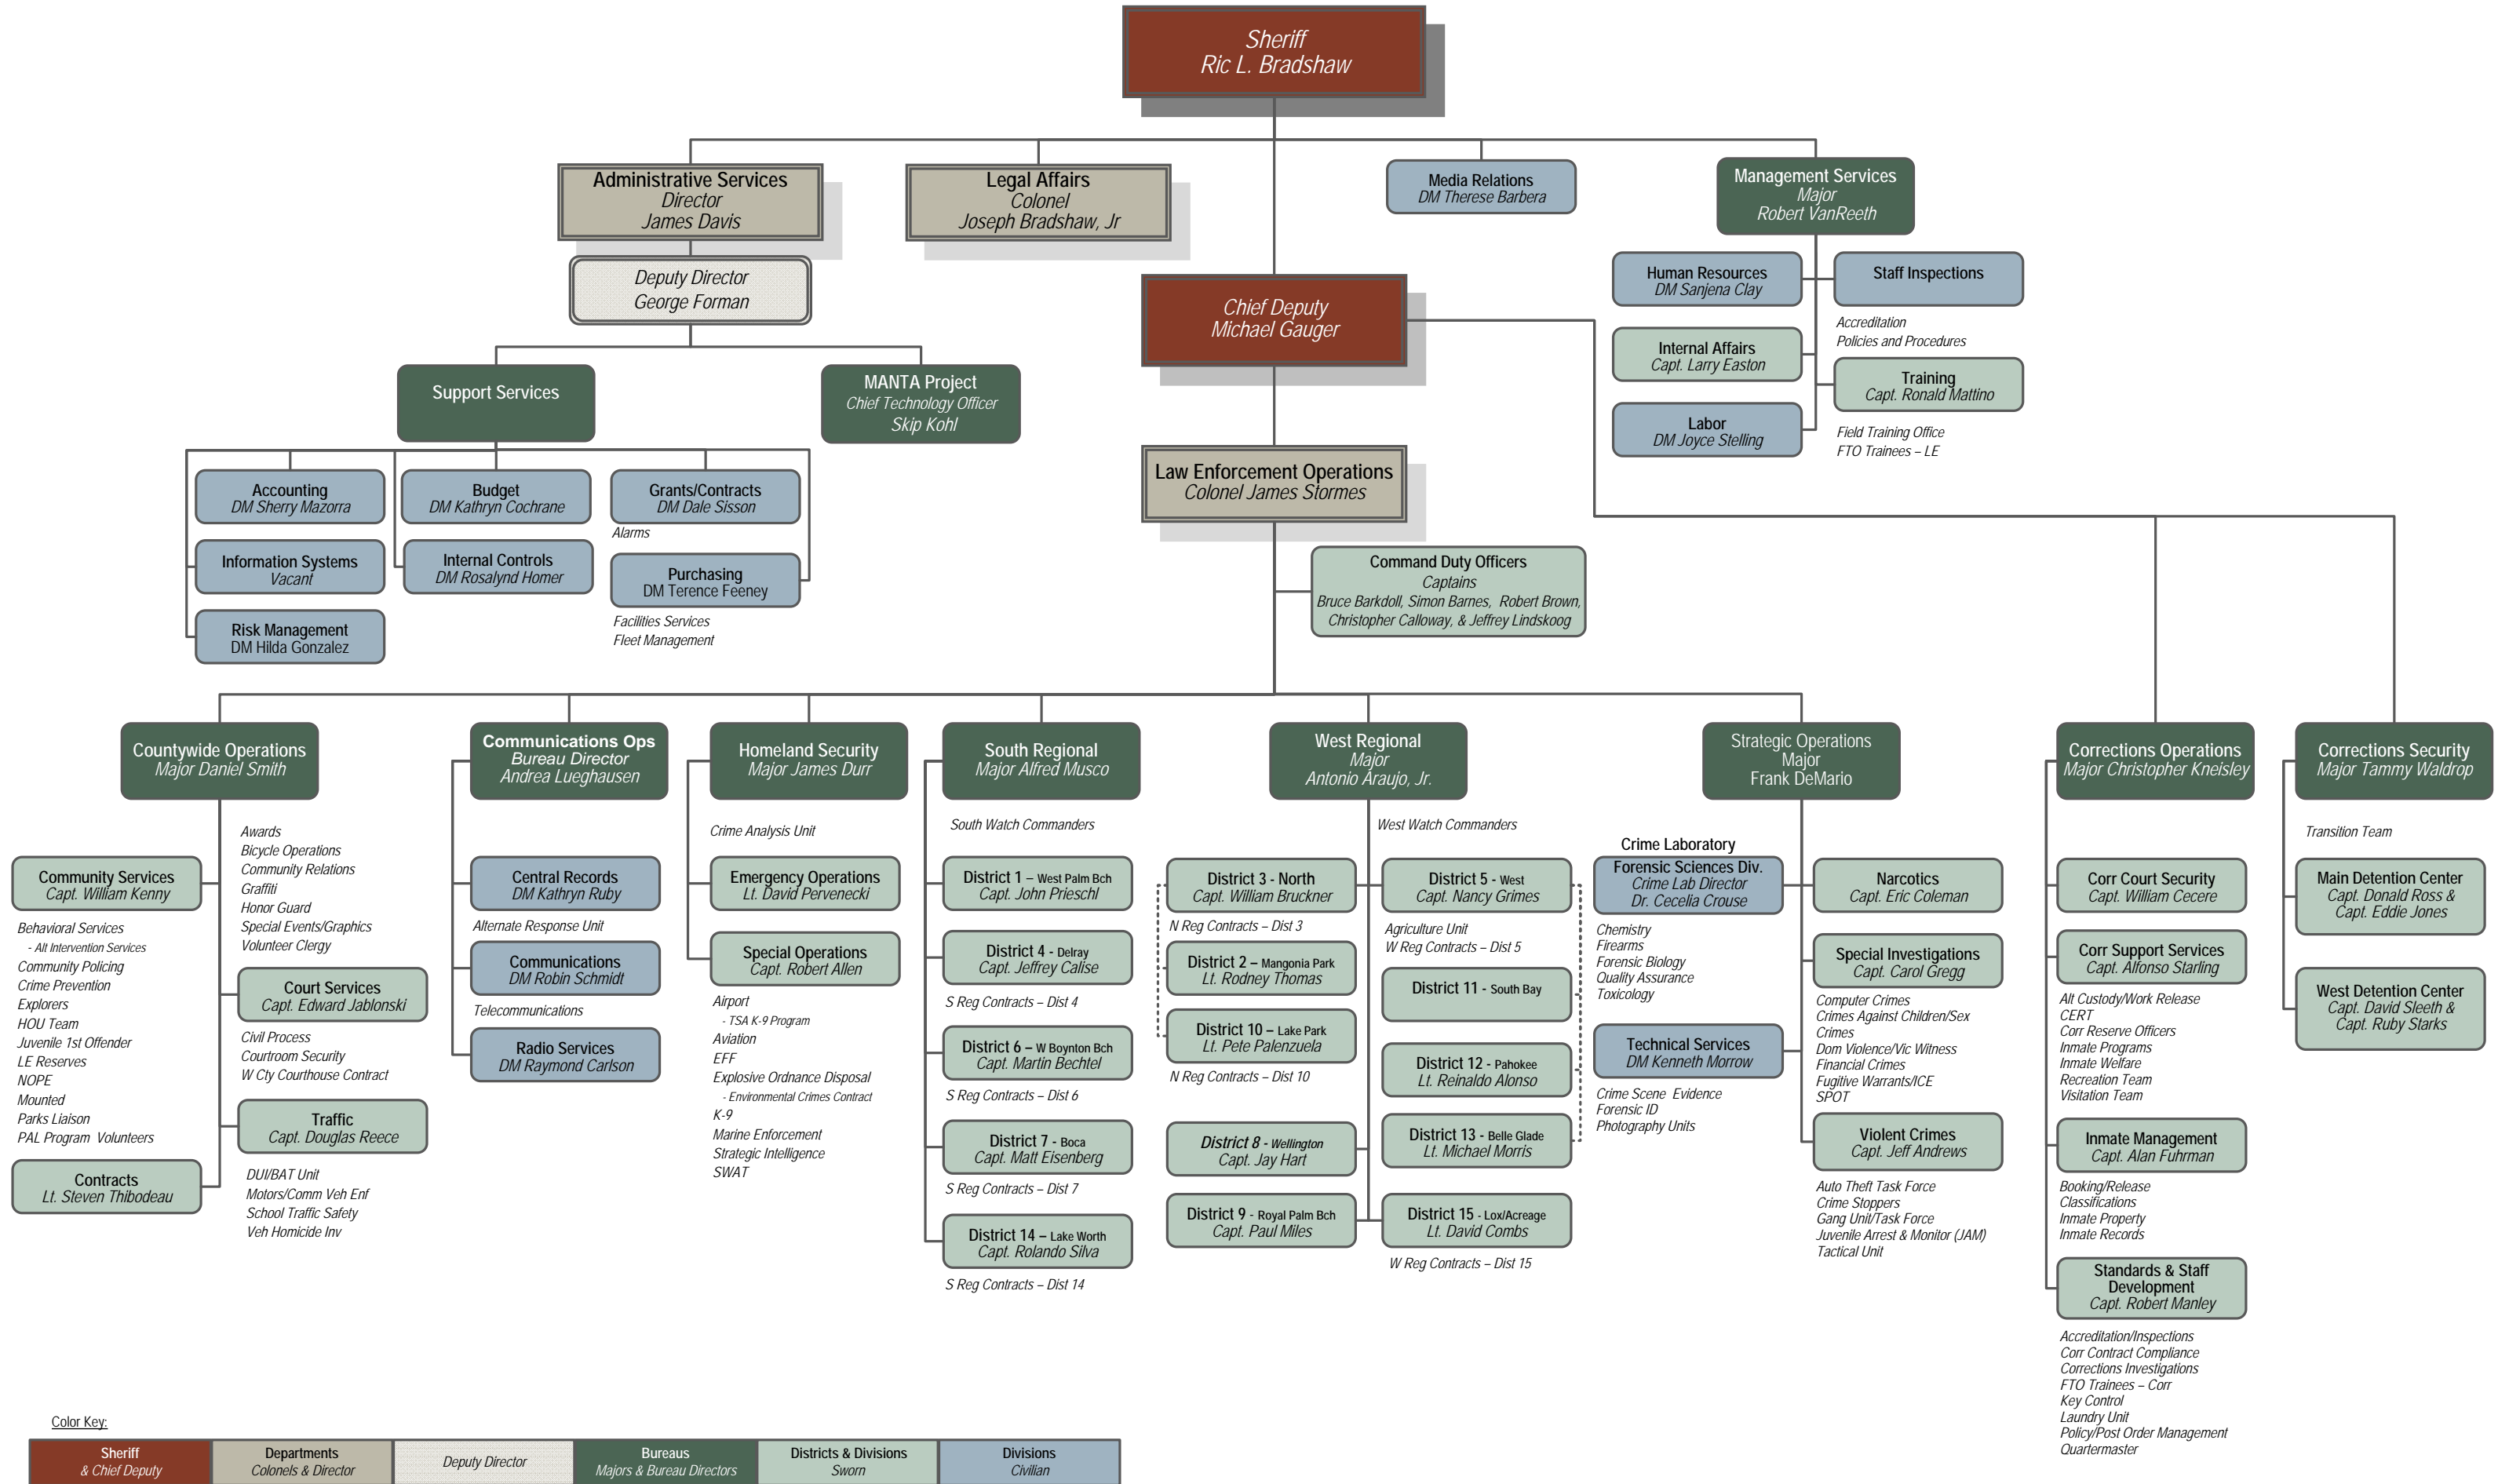

Palm Beach County Sheriff's Office

Organizational Chart

January 30, 2012

Color Key:

Sheriff & Chief Deputy	Departments Colonels & Director	Deputy Director	Bureaus Majors & Bureau Directors	Districts & Divisions Sworn	Divisions Civilian
------------------------	------------------------------------	-----------------	--------------------------------------	--------------------------------	-----------------------