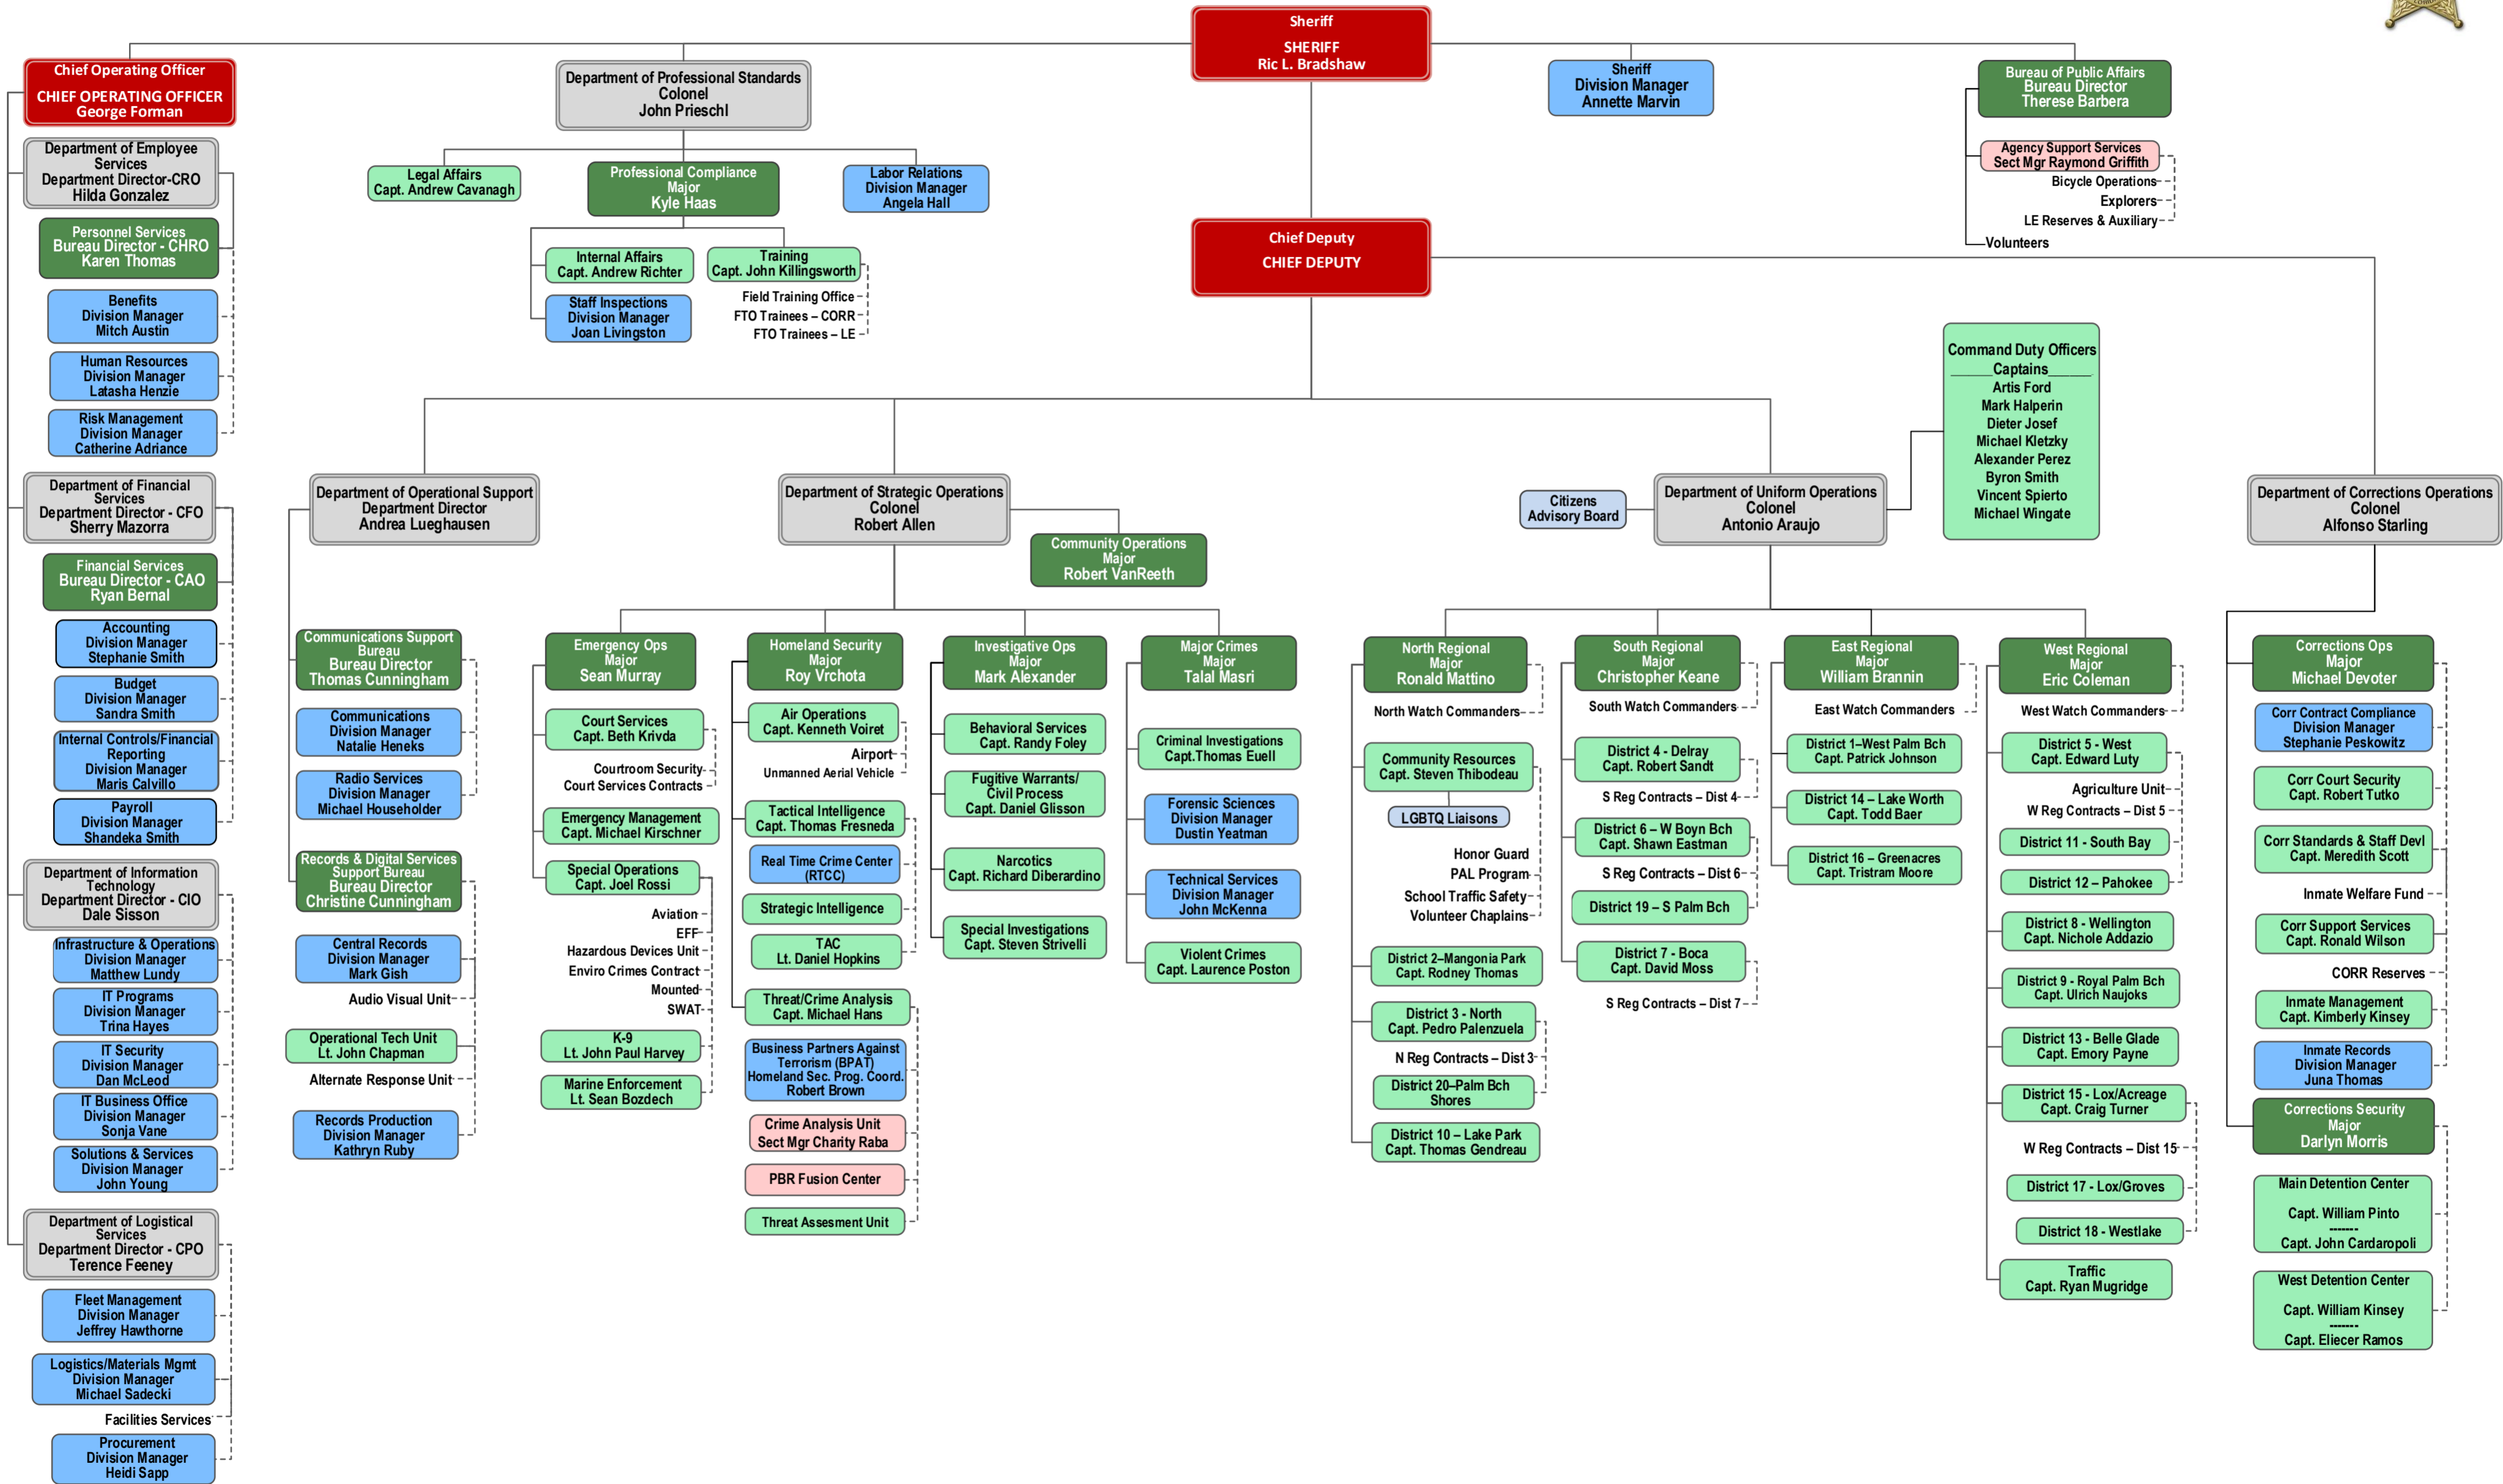

Palm Beach County Sheriff's Office

Legend: Sheriff (Red), Chief Deputy & COO (Red), Departments (Grey), Colonels & Director (Grey), Bureaus (Green), Majors & Bureau Directors (Green), Districts & Divisions Sworn (Green), Divisions Civilian (Blue), Sections Civilian (Blue)

Note: The Org Chart will be released for significant changes otherwise updated quarterly.

Revised: March 01, 2024